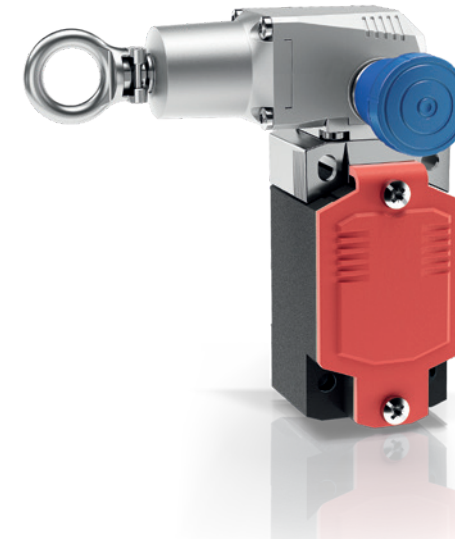

New! SRO Series Rope Pull Switches

Metal or Plastic Body - Latching or Momentary

When it comes to maximum safety on the assembly line, in the production line, or directly at the machine, the Safety Rope Pull Switches from BERNSTEIN AG are a reliable and proven solution. BERNSTEIN has now added a particularly small and compact version to the product family of safety rope pull switches.

Thanks to its modular design, the new **SRO (Safety Rope Pull)** is extremely space-saving as well as being highly versatile. The modular principle has the advantage of always being able to offer exactly the right product for a specific customer application.

PRODUCT-HIGHLIGHTS

- As metal or thermoplastic variant – or as a combination of both
- Compact design for confined spaces
- Emergency stop button upon request
- Max. rope length of 30 m

Technical Data

- Metal- or thermoplastic enclosure
- up to 4 contacts
- Ambient temperature: -30° to $+75^{\circ}\text{C}$
- **Approvals:**

in preparation

in preparation

in preparation

New! SRO Series Rope Pull Switches

Latching Style - With or Without E-Stop Button

Plastic Body

SRO-I73...VT...	NC / NO	Article number
SRO-I73-11-VT30-1	1 / 1	6011811127
SRO-I73-20-VT30-1	2 / 0	6011861128
SRO-I73-22-VT30-1	2 / 2	6011821129
SRO-I73-31-VT30-1	3 / 1	6011891130