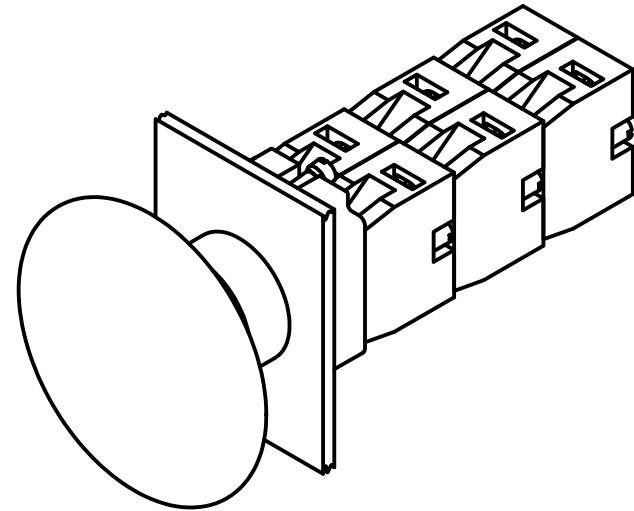

REVISIONS FOR DWG # 2AMJX

REV	CH.NO.	DESCRIPTION	DATE	REVISED BY
-	-	ORIGINAL DESIGN	07/15/16	ARON G

ITEM	DESCRIPTION	CAT. NO.	COLOR	MIN. QTY.	MAX. QTY.
1	Mushroom Momentary Large Operator (comes with mounting bracket 2BRK)	2AMJ1	White	1	1
		2AMJ2	Black	1	1
		2AMJ3	Green	1	1
		2AMJ4	Red	1	1
		2AMJ6	Blue	1	1
		2AMJ8	Yellow	1	1
2	Mounting Bracket	2BRK	-	1	1
3	Mounting Bracket Screws	incl. in 2BRK	-	2	2
4	Panel	-	-	-	-
5	Switch Contacts	S1	Green	1	6
		S2	Red	1	6
		S3	Green/Gray	1	6
		S4	Red/Gray	1	6

UNLESS OTHERWISE SPECIFIED
 • ALL DIMENSIONS ARE IN MILLIMETERS
 • THIRD ANGLE PROJECTION

• TOLERANCE	
XX	1.00 mm
XX.X	0.50 mm
XX.XX	0.20 mm
ALL	XX mm

This Drawing is the property of

35 Royal Road
 Flemington NJ 08822-6000
 (908) 806-9400 • Fax (908) 806-9490