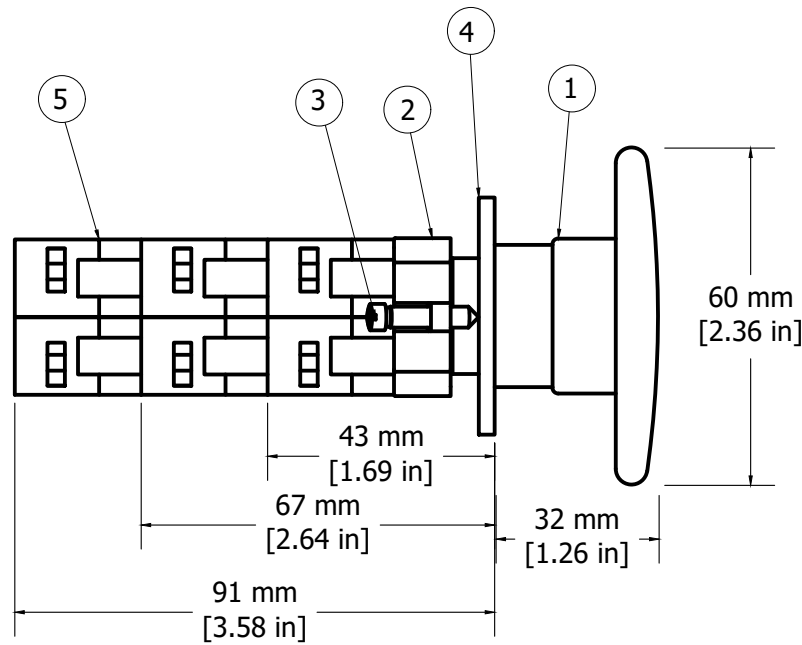

REVISIONS FOR DWG # 2AMJX

REV	CH.NO.	DESCRIPTION	DATE	REVISED BY
-	-	ORIGINAL DESIGN	07/15/16	ARON G

ITEM	DESCRIPTION	CAT. NO.	COLOR	MIN. QTY.	MAX. QTY.
1	Mushroom Momentary Large Operator (comes with mounting bracket 2BRK)	2AMJ1	White	1	1
		2AMJ2	Black	1	1
		2AMJ3	Green	1	1
		2AMJ4	Red	1	1
		2AMJ6	Blue	1	1
		2AMJ8	Yellow	1	1
2	Mounting Bracket	2BRK	-	1	1
3	Mounting Bracket Screws	incl. in 2BRK	-	2	2
4	Panel	-	-	-	-
5	Switch Contacts	S1	Green	1	6
		S2	Red	1	6
		S3	Green/Gray	1	6
		S4	Red/Gray	1	6

UNLESS OTHERWISE SPECIFIED
 • ALL DIMENSIONS ARE IN MILLIMETERS
 • THIRD ANGLE PROJECTION

• TOLERANCE	
XX	1.00 mm
XX.X	0.50 mm
XX.XX	0.20 mm
ALL	XX mm

This Drawing is the property of

35 Royal Road
 Flemington NJ 08822-6000
 (908) 806-9400 • Fax (908) 806-9490

TITLE: 22mm Non-Illuminated Mushroom Metal Operator Momentary Large, PN:2AMJX

DRAWN BY: Aron Gyorgypal	07/15/16	DRAWING NO.:	M-Cad-1PB-2AMJX	REV.:	-
CHECKED BY: Laszlo G	07/15/16	RELEASED BY: Laszlo G	07/15/16	SCALE:	-
SHEET: 1			OF: 1		