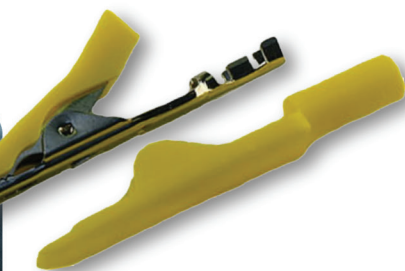

Altech Corp.®

Test & Measurement Equipment

Altech is now the exclusive supplier of the well know line of Hirschmann Test & Measurement in North America.

Clamp-Type Test Probes

Measuring voltage quickly and easily – this is possible in a wide variety of situations with the units shown on the left. SKS can offer you the clamp-type test probe that you need even special solutions to enable access to difficult-to-access places. The flexible shaft allows you to connect to wires, pins and eyelets as well as to measuring clamps, and to the finest connections in the electronics field.

Alligator Clips

Large jaws that pack a punch: alligator clips firmly bite into the test specimen, making them perfectly suitable for machinemounted accessories in laboratories and for final inspections in industrial manufacturing. With alligator clips, you can have your hands free when you take measurements or take readings of the currents of the smallest components.

Test Probes

The SKS range of products offers you the right probe pressure for manual fieldwork and in electronics – whether you need to penetrate oxidation layers, or wish to establish contact with sensitive components or robust test specimens. The slim structure in particular, makes the testing of wiring systems much easier.

Measuring Leads

Whether it is for testing devices, testing media or for machine-mounted accessories – conductors are required simply everywhere. But they must be robust, flexible, capable of handling heavy loads and be particularly long-lasting. For this reason, SKS manufactures measuring leads from high-quality material and carefully monitors the entire manufacturing process. After all, quality makes a difference!