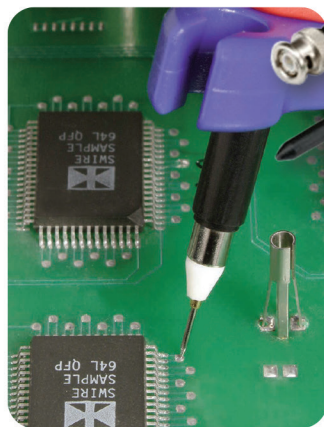

Oscilloscope Probes

SKS continued to extend its product range by High-frequency Measurement. A modular construction of the oscilloscope probe systems and an comprehensive range of accessories enables a flexible working according to the requirements.