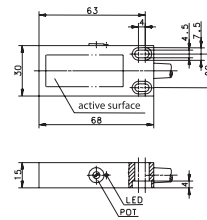

Ø 34 mm		E50	E68	
Non-flush 30 mm	Non-flush 30 mm	Flush 8 mm	Flush 10 mm	
Connector M12	Cable 2 m	Cable 2 m	Cable 2 m	

6507915004 KCN-R34PS/030-KLPS12		6507990001 KCB-E50PS/008-KLP2	6507956001 KCB-E68PS/010-KLP2		
		6507390001 KCB-E50NS/008-KLP2			
	6508515001 KCN-R34AS/030-LP2 6508415001 KCN-R34AÖ/030-LP2				

10–60 VDC	20–250 V AC	10–36 VDC	10–36 VDC	
400 mA	300 mA	200 mA	200 mA	
25 Hz	15 Hz	25 Hz	25 Hz	
Cyclic	–	Cyclic	Cyclic	
LED/LED	LED/LED	LED/–	LED/–	
Poti	Poti	Poti	Poti	

–25°C/+70°C	–25°C/+70°C	–25°C/+70°C	–25°C/+70°C	
IP65	IP65	IP65	IP65	
PBT, red	PBT, red	PBT, black	PBT, black	
M12 x 1	2 x 0.5 mm ²	3 x 0.34 mm ²	3 x 0.5 mm ²	