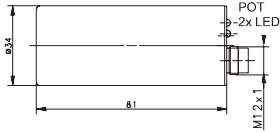

Ø 34 mm		E50	E68	
Non-flush 30 mm	Non-flush 30 mm	Flush 8 mm	Flush 10 mm	
Connector M12	Cable 2 m	Cable 2 m	Cable 2 m	

6507915004 KCN-R34PS/030-KLPS12		6507990001 KCB-E50PS/008-KLP2	6507956001 KCB-E68PS/010-KLP2		
		6507390001 KCB-E50NS/008-KLP2			
	6508515001 KCN-R34AS/030-LP2 6508415001 KCN-R34AÖ/030-LP2				

10–60 VDC	20–250 V AC	10–36 VDC	10–36 VDC	
400 mA	300 mA	200 mA	200 mA	
25 Hz	15 Hz	25 Hz	25 Hz	
Cyclic	–	Cyclic	Cyclic	
LED/LED	LED/LED	LED/–	LED/–	
Poti	Poti	Poti	Poti	

–25°C/+70°C	–25°C/+70°C	–25°C/+70°C	–25°C/+70°C	
IP65	IP65	IP65	IP65	
PBT, red	PBT, red	PBT, black	PBT, black	
M12 x 1	2 x 0.5 mm ²	3 x 0.34 mm ²	3 x 0.5 mm ²	