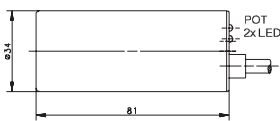

Ø 34 mm		E50	E68	
Non-flush 30 mm	Non-flush 30 mm	Flush 8 mm	Flush 10 mm	
Connector M12	Cable 2 m	Cable 2 m	Cable 2 m	

6507915004 KCN-R34PS/030-KLPS12		6507990001 KCB-E50PS/008-KLP2	6507956001 KCB-E68PS/010-KLP2		
		6507390001 KCB-E50NS/008-KLP2			
	6508515001 KCN-R34AS/030-LP2 6508415001 KCN-R34AÖ/030-LP2				

10–60 VDC	20–250 V AC	10–36 VDC	10–36 VDC	
400 mA	300 mA	200 mA	200 mA	
25 Hz	15 Hz	25 Hz	25 Hz	
Cyclic	–	Cyclic	Cyclic	
LED/LED	LED/LED	LED/–	LED/–	
Poti	Poti	Poti	Poti	

–25°C/+70°C	–25°C/+70°C	–25°C/+70°C	–25°C/+70°C	
IP65	IP65	IP65	IP65	
PBT, red	PBT, red	PBT, black	PBT, black	
M12 x 1	2 x 0.5 mm ²	3 x 0.34 mm ²	3 x 0.5 mm ²	