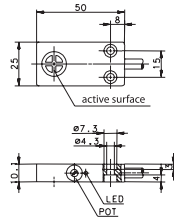

Ø 34 mm		E50	E68	
Non-flush 30 mm	Non-flush 30 mm	Flush 8 mm	Flush 10 mm	
Connector M12	Cable 2 m	Cable 2 m	Cable 2 m	

6507915004 KCN-R34PS/030-KLPS12		6507990001 KCB-E50PS/008-KLP2	6507956001 KCB-E68PS/010-KLP2		
		6507390001 KCB-E50NS/008-KLP2			
	6508515001 KCN-R34AS/030-LP2 6508415001 KCN-R34AÖ/030-LP2				

10–60 VDC	20–250 V AC	10–36 VDC	10–36 VDC	
400 mA	300 mA	200 mA	200 mA	
25 Hz	15 Hz	25 Hz	25 Hz	
Cyclic	–	Cyclic	Cyclic	
LED/LED	LED/LED	LED/–	LED/–	
Poti	Poti	Poti	Poti	

–25°C/+70°C	–25°C/+70°C	–25°C/+70°C	–25°C/+70°C	
IP65	IP65	IP65	IP65	
PBT, red	PBT, red	PBT, black	PBT, black	
M12 x 1	2 x 0.5 mm ²	3 x 0.34 mm ²	3 x 0.5 mm ²	